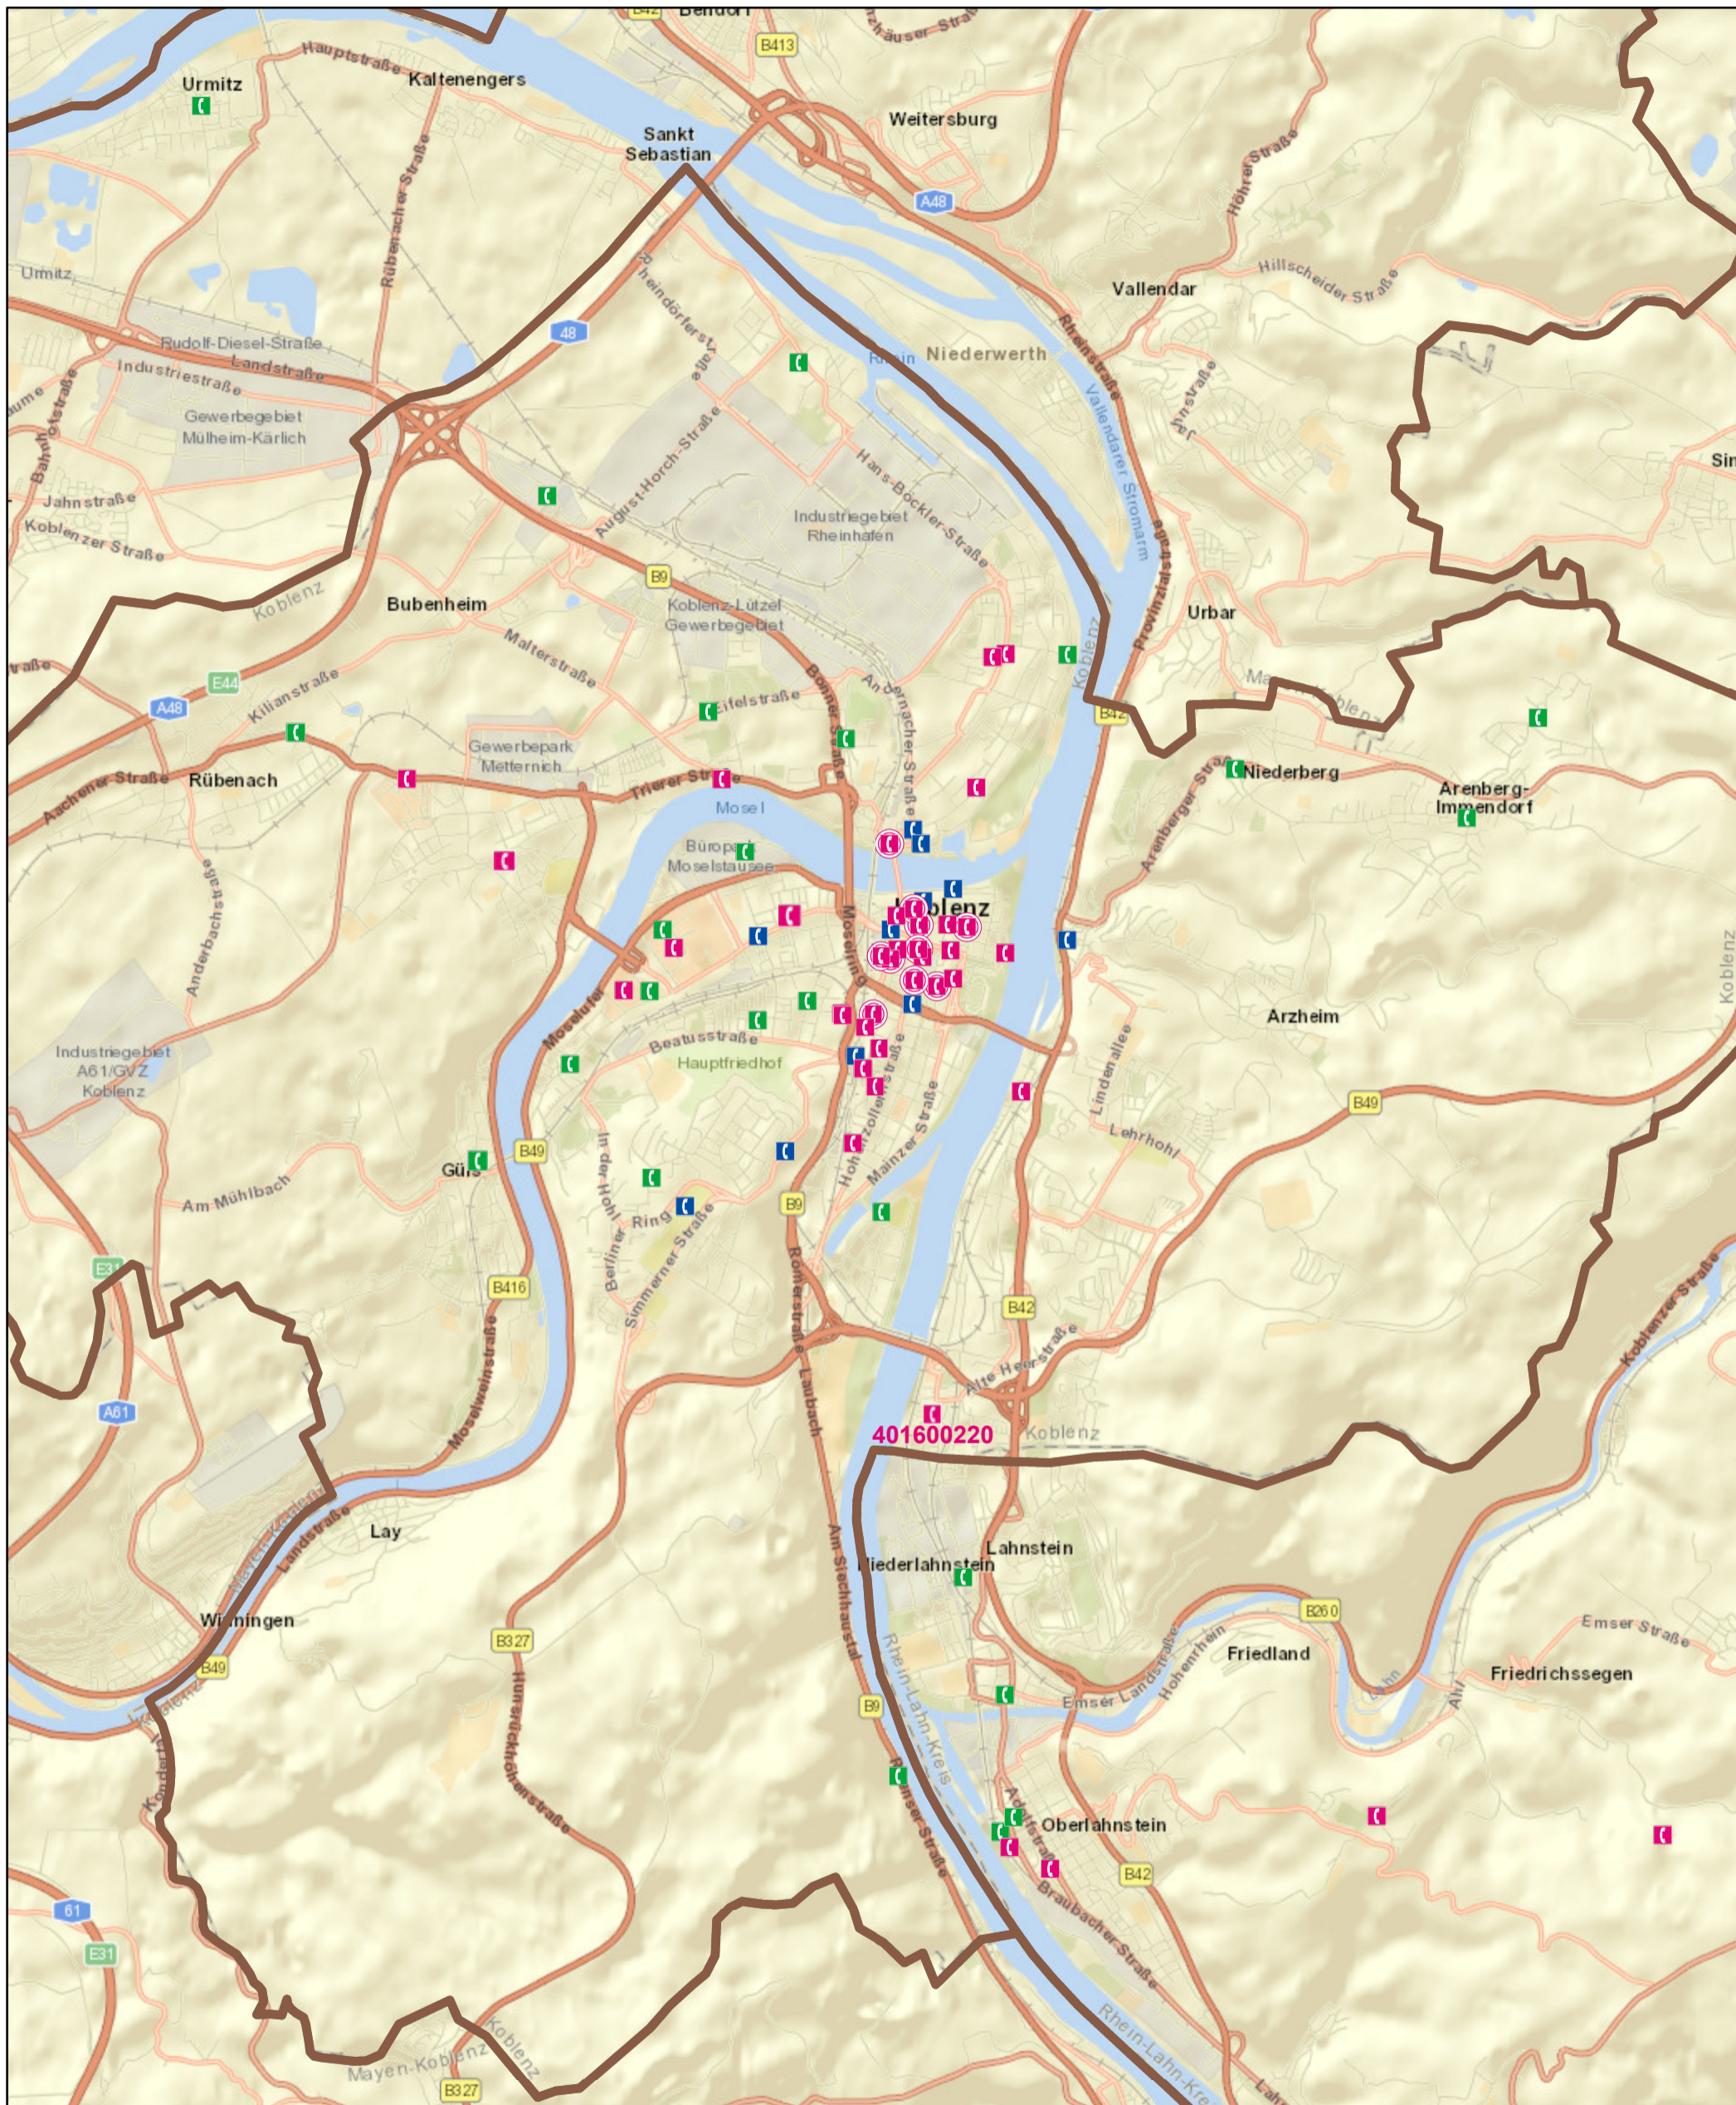

Koblenz - Landkreis

August 3, 2020

-  Telefonhäuschen/Sonstige
-  BasisTelefone
-  SmallCells
-  TeleStationen
-  Landkreis

1:72.224

Sources: Esri, HERE, Garmin, USGS, Intermap, INCREMENT P, NRCan, Esri Japan, METI, Esri China (Hong Kong), Esri Korea, Esri (Thailand), NGCC, (c) OpenStreetMap contributors, and the GIS User Community